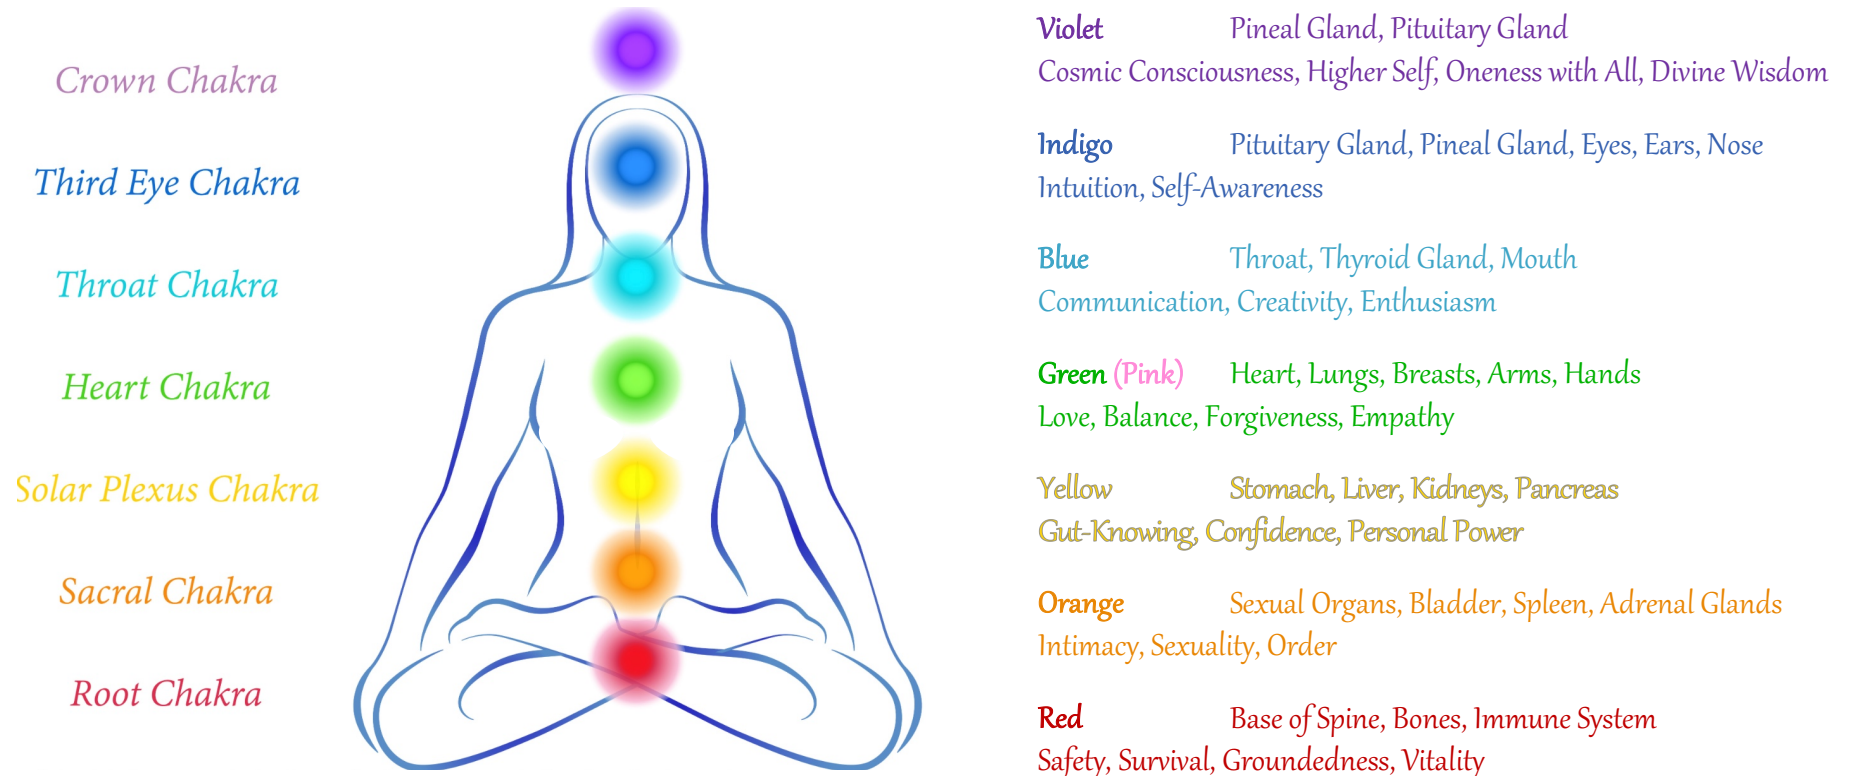

The Seven Primary Chakras

Chakra is a Sanskrit word and signifies a wheel-like energy vortex

	<p>PURE ENERGY PRESENTATIONS & INTUITIVE GUIDANCE Kathleen B. Covalt, Ed.D. PureEnergy@ptd.net 740-331-2412 PureEnergyLady.wixsite.com/presentations facebook.com/PureEnergyLady</p>	<p>wholly well  Oracle Cards</p>
---	--	---